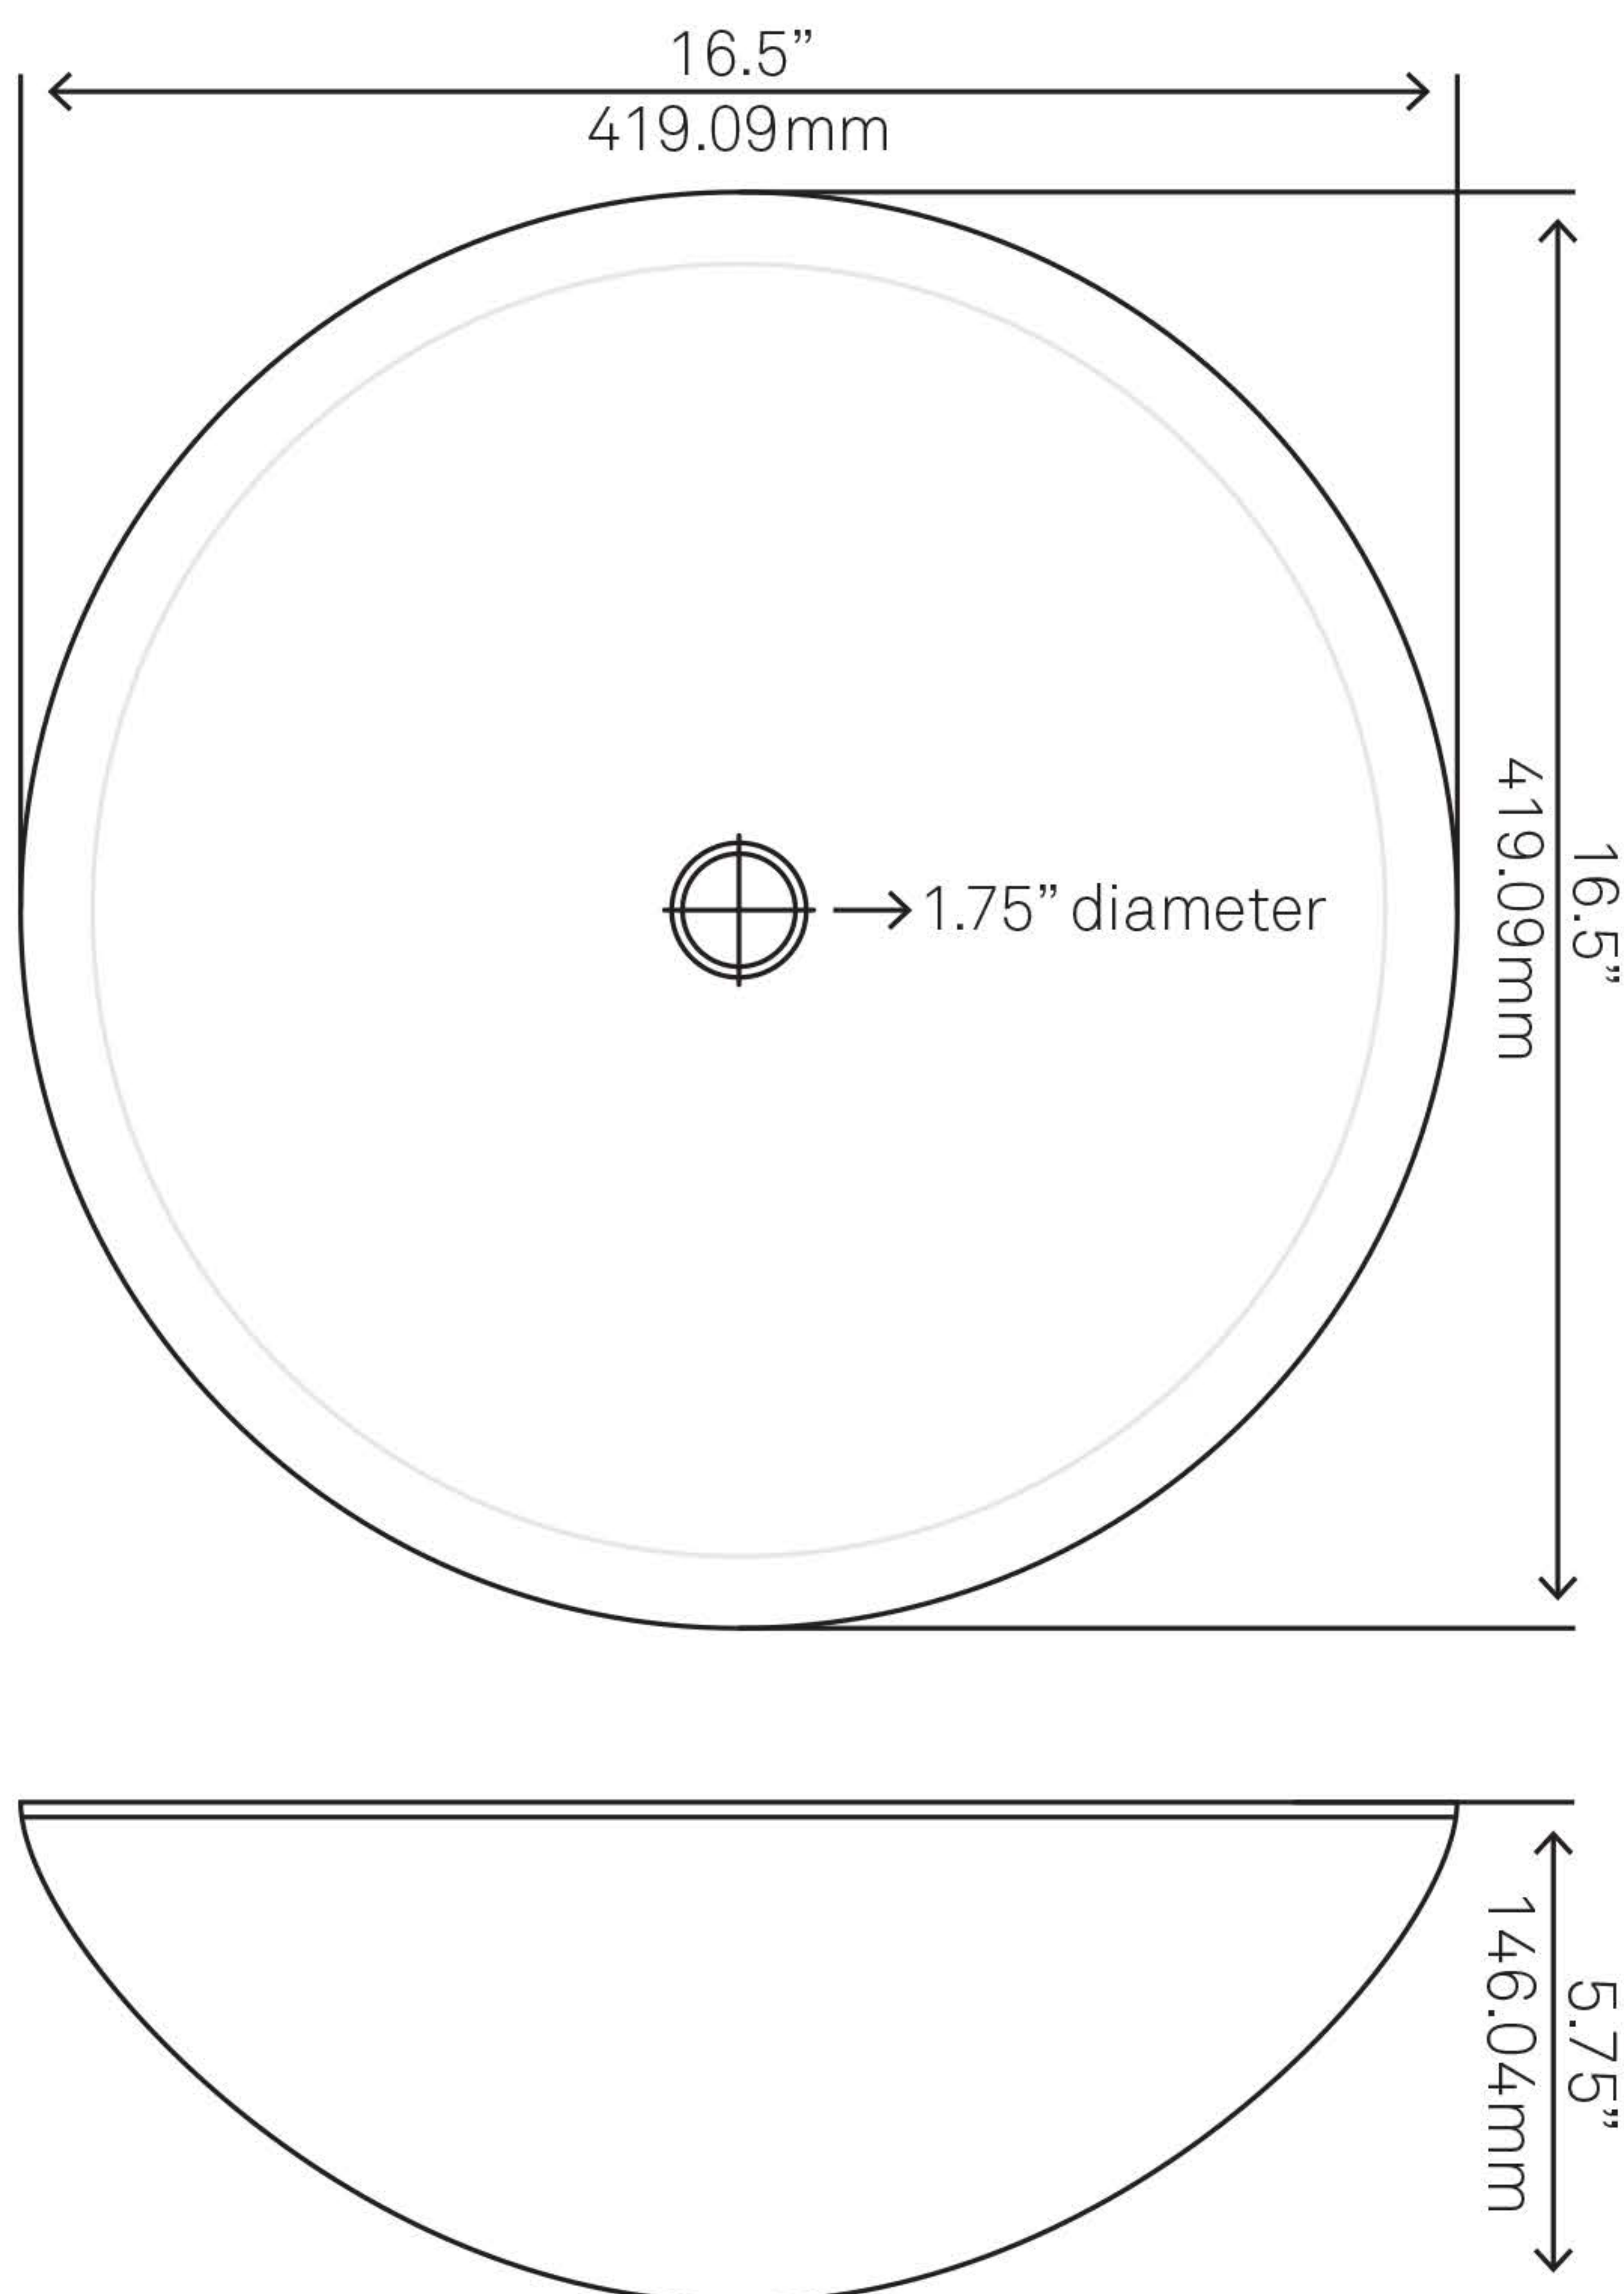

**TIG-S132 VERDAZZURRO
Glass Vessel Bathroom Sink**

Requested By:

Specific Features:

STANDARD SPECIFICATIONS:

- Round vessel sink
- Fluorescent blue foil painted bottom
- Made with high tempered glass
- Scratch resistant and non-porous
- Above counter installation
- Standard U.S. plumbing connections
- 1.75-inch drain opening

Novatto Inc
TOLL FREE 844.404.4242
www.NovattoInc.com

PUD-ORB-MR Vessel Sink Pop-Up Drain and Mounting Ring, Oil Rubbed Bronze

Requested By: _____

Specific Features: _____

STANDARD SPECIFICATIONS:

- Clicker pop-up vessel sink drain and mounting ring
- Oil rubbed bronze finish
- Solid brass construction
- Includes rubber seals and fastener for installation
- 9-inches total pop-up length
- Fits any standard 1.75-inch drain opening
- cUPC